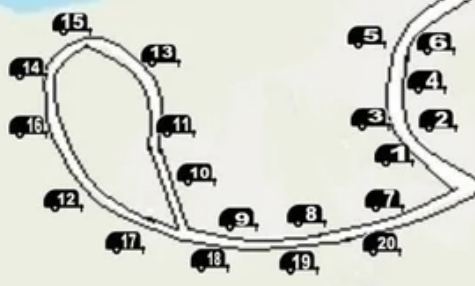

Full Hook Up  
RV Sites

To Brady

**Gun Range**

Sunday - Thursday  
8 a.m. to 5 p.m.  
Friday & Saturday  
8 a.m. to 7 p.m.

- Cabin
- Cabana
- R V
- Tent